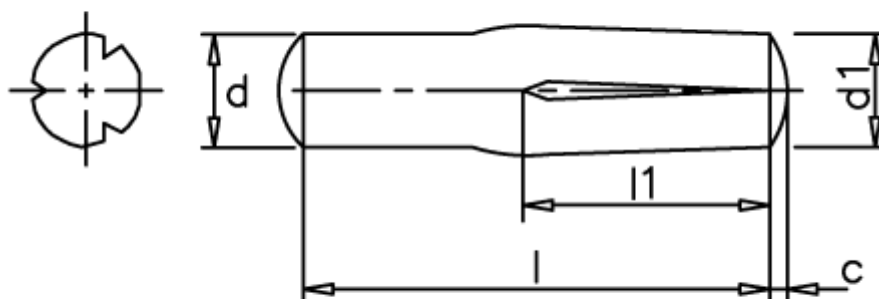

Article number: 080441304

Description: KLEE Slotted pin S4 6x30
Zinc-plated steel

Measures

c	= 0,9
d	= 6.0
d1	= 6.30
l1	= 1/2 l
Length	= 30